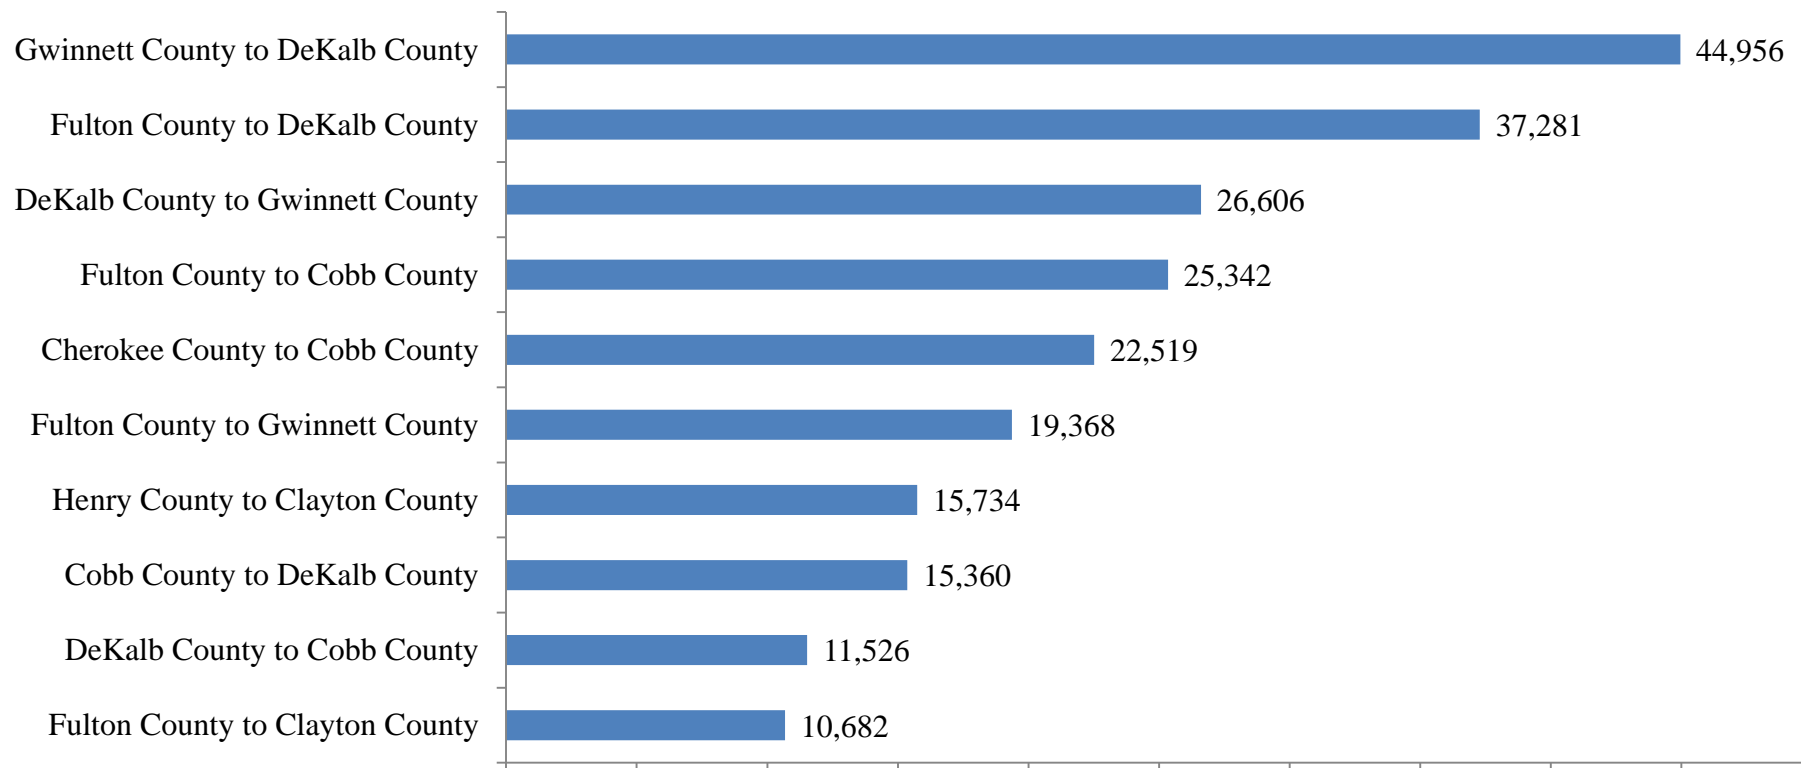

Large County-to-County Commuting Flows Within the Atlanta Area