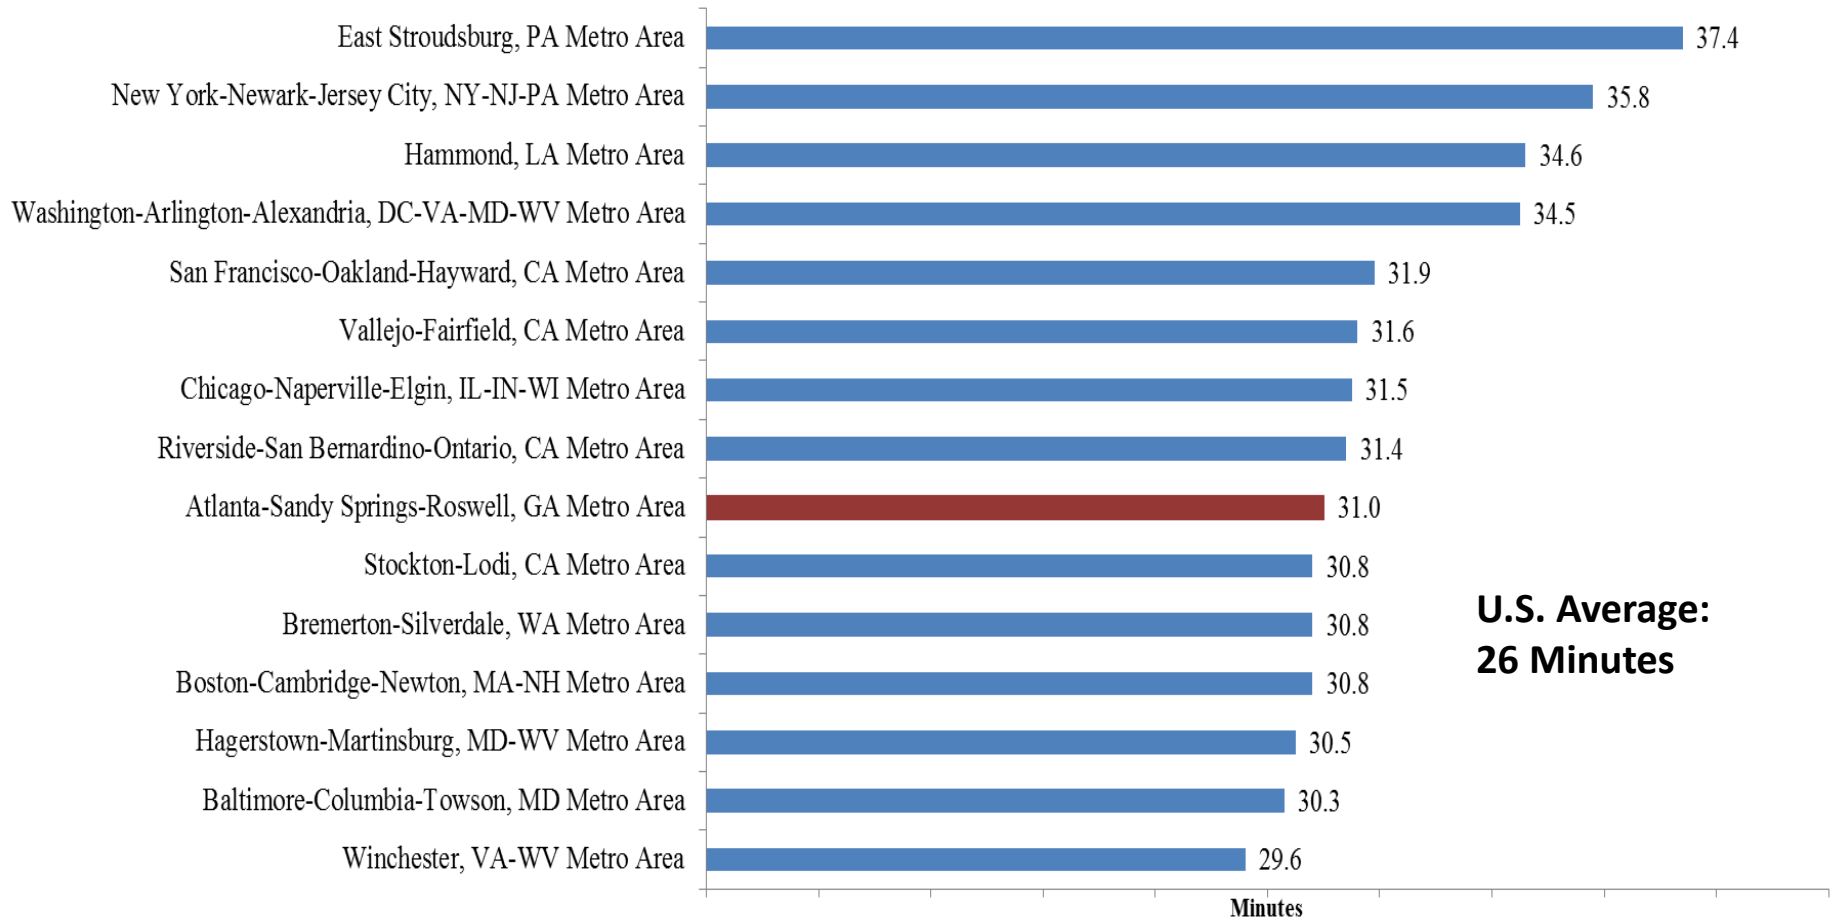

Mean Travel Time by Metro Area - 2014