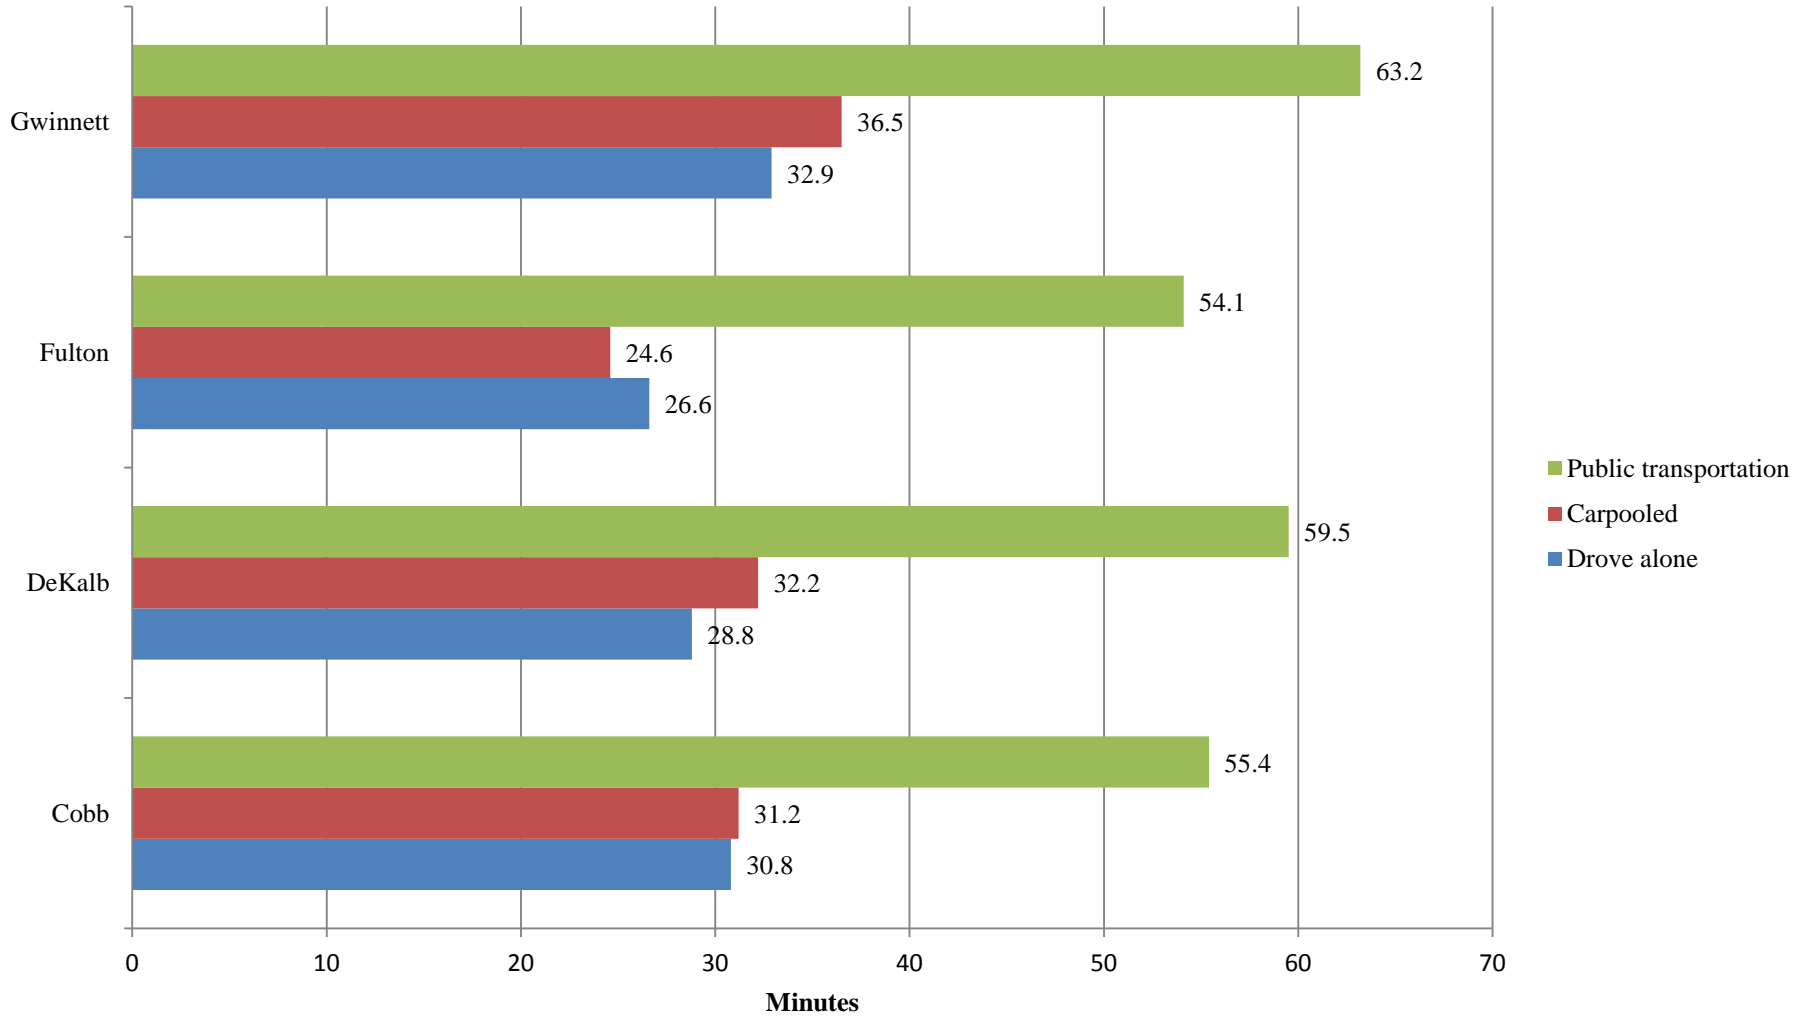

Average Travel Time by Mode of Transportation