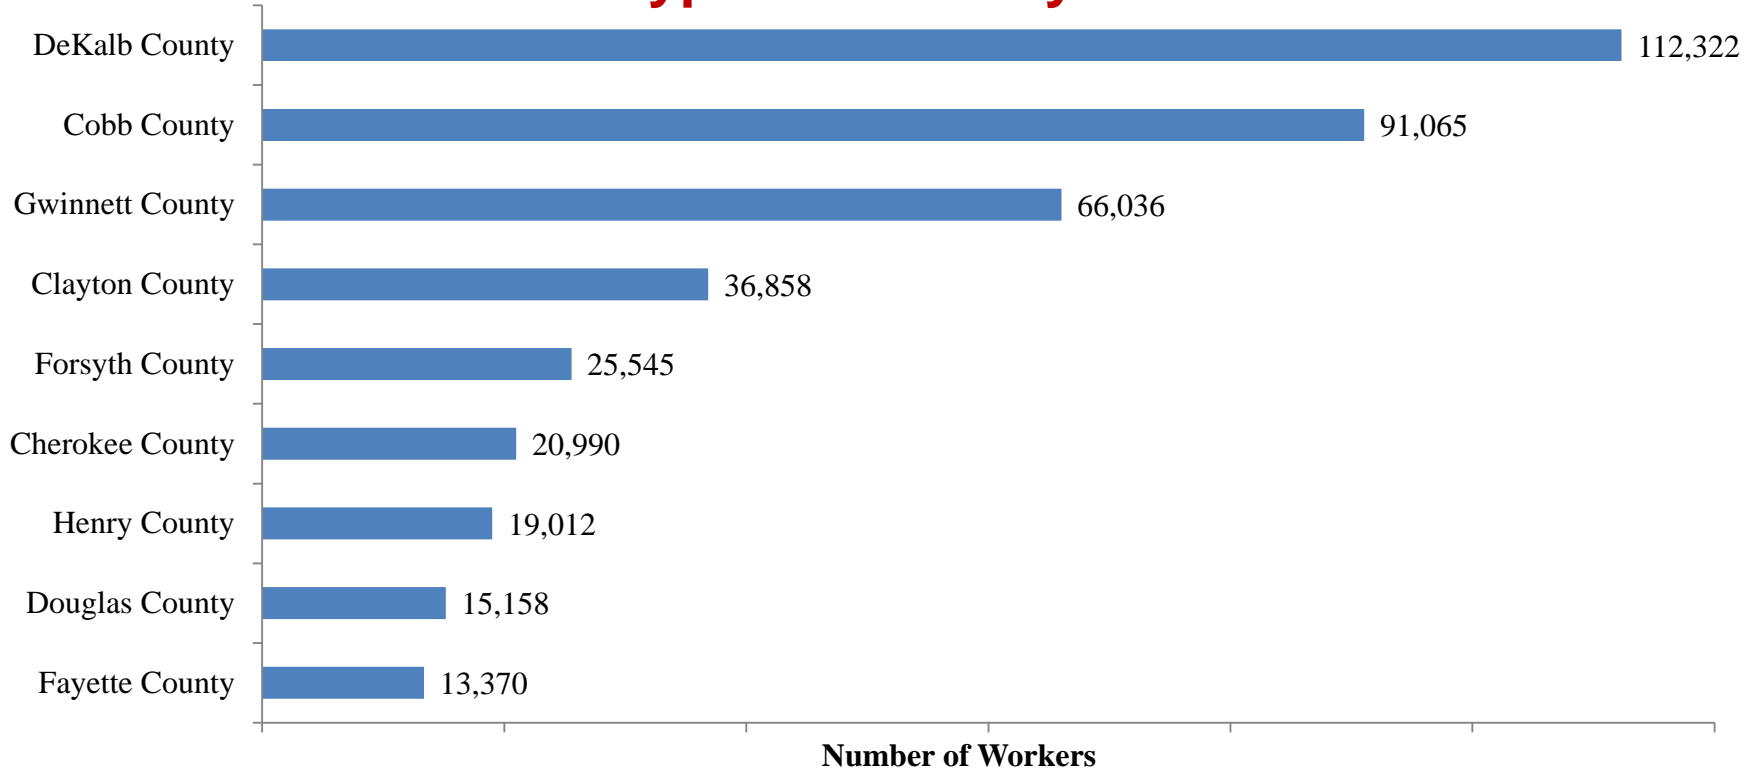

Source: U.S. Census Bureau: 2014 American Community Survey

Commute Mode Share in Atlanta: 1990 to 2014

Commuting across counties in the Atlanta Area

Crossing County Lines for Work: 2014

Commuters into Fulton County on a Typical Workday from...

Large County-to-County Commuting Flows Within the Atlanta Area

1990
Census

2000
Census

2013
ACS

Select a Measure

Public Transportation

Show by

Census Tract

Enter address or geography

Douglas

Fulton

Atlanta

Atlanta

Tucker

DeKalb

Redan