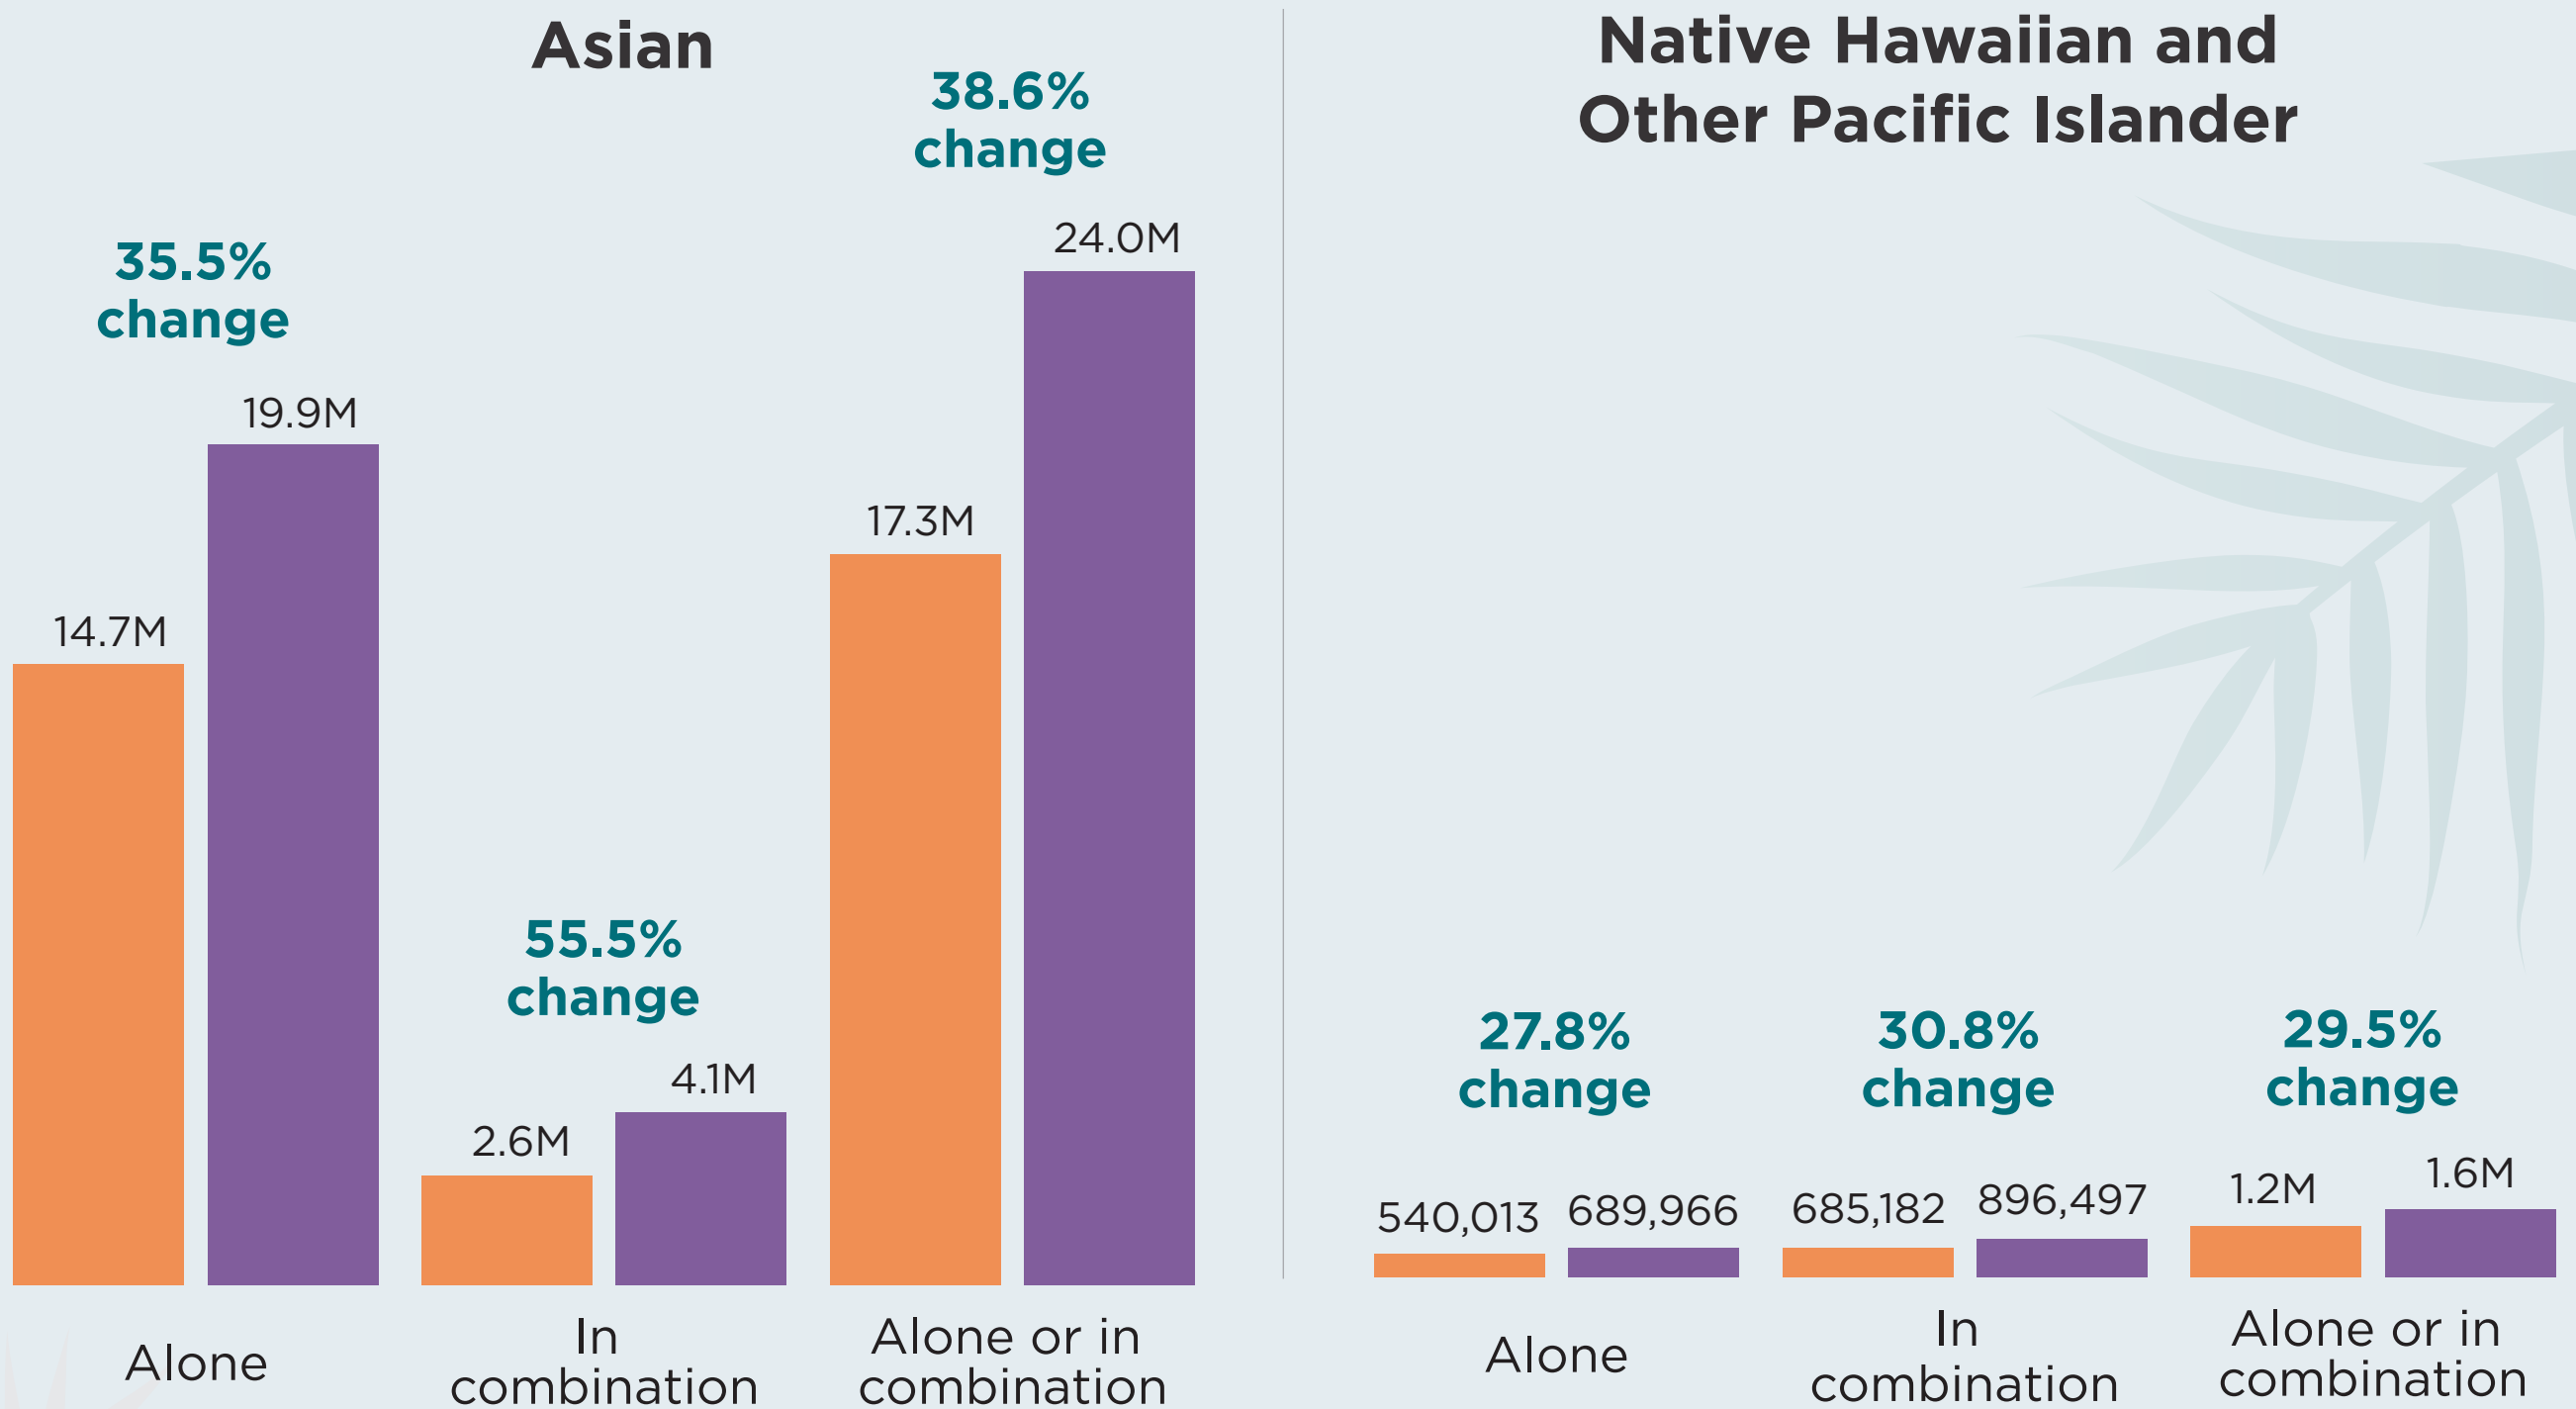

# Asian American, Native Hawaiian and Pacific Islander Heritage Month

## Population and Percent Change Between 2010 and 2020

2010 2020

M = millions

Note: Additional information about the 2020 Census results on race and ethnicity can be found at [2020 Census Illuminates Racial and Ethnic Composition of the Country](https://www.census.gov/2020censusilluminates).