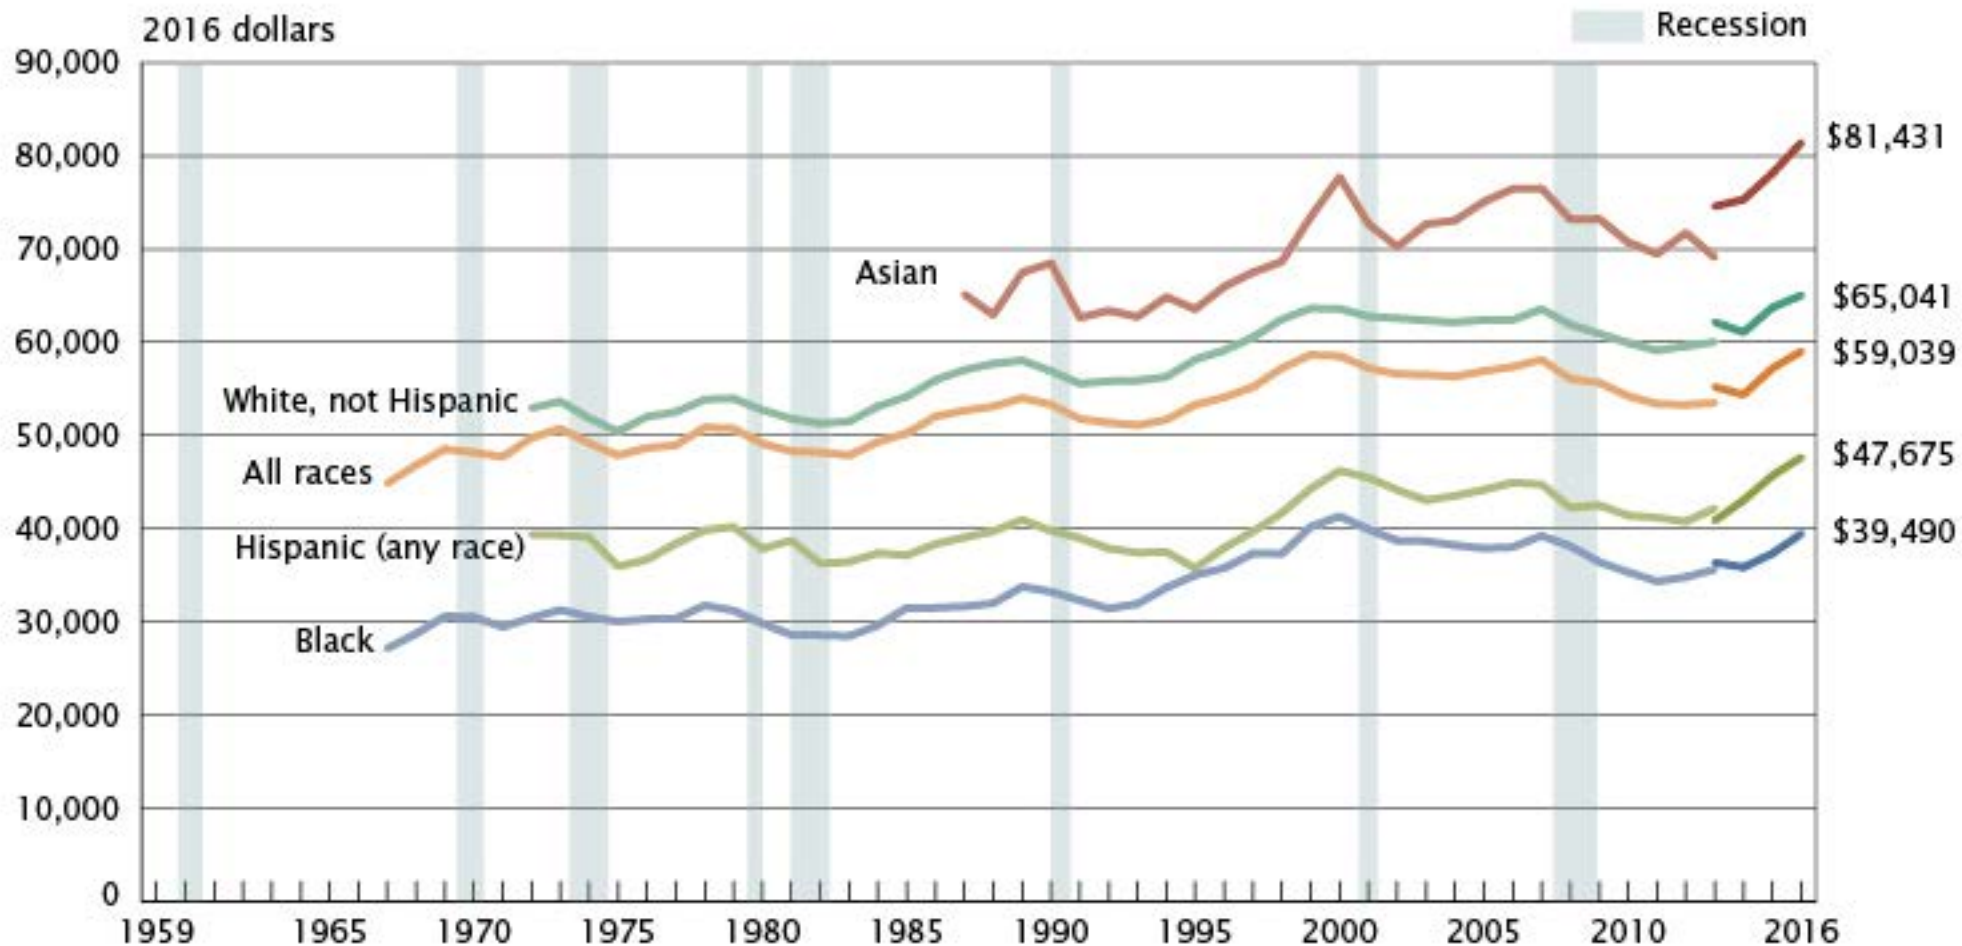

Figure 1.
Real Median Household Income by Race and Hispanic Origin: 1967 to 2016

Note: The data for 2013 and beyond reflect the implementation of the redesigned income questions. The data points are placed at the midpoints of the respective years. Median household income data are not available prior to 1967. For more information on recessions, see Appendix A. For more information on confidentiality protection, sampling error, nonsampling error, and definitions, see www2.census.gov/programs-surveys/cps/techdocs/cpsmar17.pdf.

Source: U.S. Census Bureau, Current Population Survey, 1968 to 2017 Annual Social and Economic Supplements.